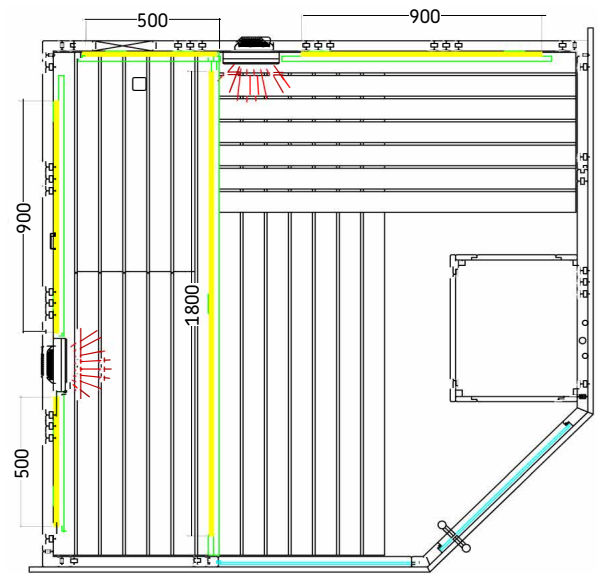

ALASKA CORNER INFRA+

Features

- Cabin made of solid spruce
- Solid roof elements with roof rim
- "Prestige" interior made of lime wood
- 3 x 620 mm benches
- Adjustable head piece
- 2 headrests
- Ventilation slit
- Backrests
- Intermediate bench panel
- Heater protection grille (W 530 x D 455 x H 750 mm)
- Floor grid
- Lamp with protection without bulb
- Door made of single pane safety glass

Details

Art.-Nr.	1-030-267 ALASKA-C-IR
Dimensions [mm]	2060 x 2080 x 2040
Construction	Solide
Wall thickness [mm]	40
Type of wood outside	Spruce
Type of wood ininside	Spruce
Type of wood interior	Lime
Interior fittings	Prestige
Benches number (top / above)	2 / 1
Adjustable headboard on a bench	Yes
Door dimensions [mm]	1915 x 68 x 8
Door hinge left and right	Yes
Glass elements dimensions [mm]	1945 x 755 x 8
Infrared full spectrum heater [W]	2 x 350
Headrests number	2
Heater safety guard [mm]	570 x 475 x 75
Floor grid [mm]	700 x 530 x 40
Silicone cables for Saunaheater 5x2,5mm ²	3 m
Silicone cables for Saunalight 3x1,5mm ²	3 m
Persons	2-4
Volume [m ³]	8,7
recommended Heater power electro [kW]	7,5 - 9
Mirror structure	Yes

Accessoires

LED-Set
LED-AL-C-IR

datasheet

ALASKA CORNER INFRA+

Floor plan

assembly left

assembly right

Installation plan accessories

Details

Art.-Nr.	1-030-267 ALASKA-C-IR
Abmessungen [mm]	2060 x 2080 x 2040
Bauweise	massiv
Wandstärke [mm]	40
Holzart außen	Fichte
Holzart innen	Fichte
Holzart Inneneinrichtung	Linde
Inneneinrichtung	Prestige
Bänke Anzahl (oben / unten)	2 / 1
Verstellbares Kopfteil bei einer Bank	Ja
Türe Abmessungen [mm]	1915 x 68 x 8
Türanschlag links und rechts	Ja
Glaselemente Abmessungen [mm]	1945 x 755 x 8
Infrarot-Vollspektrumstrahler [W]	2 x 350
Kopfstützen Anzahl	2
Ofenschutzgitter [mm]	570 x 475 x 75
Bodenrost [mm]	700 x 530 x 40
Silikonkabel für Saunaofen 5x2,5mm ²	3 m
Silikonkabel für Saunalicht 3x1,5mm ²	3 m
Personen	2-4
Volumen [m ³]	8,7
empf. Ofenleistung elektro [kW]	7,5 - 9
Spiegelverkehrter Aufbau	Ja