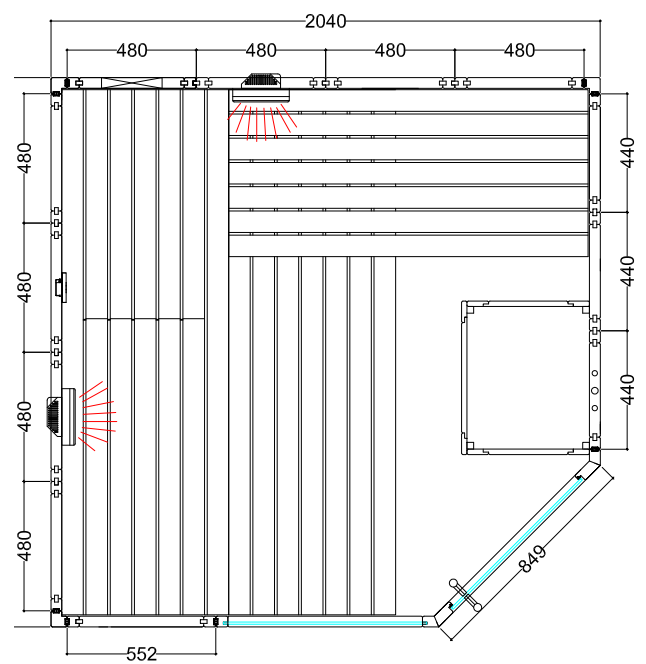

ALASKA CORNER INFRA+

Features

- Cabin made of solid spruce
- Solid roof elements with roof rim
- "Prestige" interior made of lime wood
- 3 x 620 mm benches
- Adjustable head piece
- 2 headrests
- Ventilation slit
- Backrests
- Intermediate bench panel
- Heater protection grille (W 530 x D 455 x H 750 mm)
- Floor grid
- Lamp with protection without bulb
- Door made of single pane safety glass

Details

Art.-Nr.	1-030-267 ALASKA-C-IR
Dimensions [mm]	2060 x 2080 x 2040
Construction	Solide
Wall thickness [mm]	40
Type of wood outside	Spruce
Type of wood ininside	Spruce
Type of wood interior	Lime
Interior fittings	Prestige
Benches number (top / above)	2 / 1
Adjustable headboard on a bench	Yes
Door dimensions [mm]	1915 x 68 x 8
Door hinge left and right	Yes
Glass elements dimensions [mm]	1945 x 755 x 8
Infrared full spectrum heater [W]	2 x 350
Headrests number	2
Heater safety guard [mm]	570 x 475 x 75
Floor grid [mm]	700 x 530 x 40
Silicone cables for Saunaheater 5x2,5mm ²	3 m
Silicone cables for Saunalight 3x1,5mm ²	3 m
Persons	2-4
Volume [m ³]	8,7
recommended Heater power electro [kW]	7,5 - 9
Mirror structure	Yes

Accessoires

LED-Set
LED-AL-C-IR

datasheet

ALASKA CORNER INFRA+

Floor plan

assembly left

assembly right

Installation plan accessories

Details

Art.-Nr.	1-030-267 ALASKA-C-IR
Abmessungen [mm]	2060 x 2080 x 2040
Bauweise	massiv
Wandstärke [mm]	40
Holzart außen	Fichte
Holzart innen	Fichte
Holzart Inneneinrichtung	Linde
Inneneinrichtung	Prestige
Bänke Anzahl (oben / unten)	2 / 1
Verstellbares Kopfteil bei einer Bank	Ja
Türe Abmessungen [mm]	1915 x 68 x 8
Türanschlag links und rechts	Ja
Glaselemente Abmessungen [mm]	1945 x 755 x 8
Infrarot-Vollspektrumstrahler [W]	2 x 350
Kopfstützen Anzahl	2
Ofenschutzgitter [mm]	570 x 475 x 75
Bodenrost [mm]	700 x 530 x 40
Silikonkabel für Saunaofen 5x2,5mm ²	3 m
Silikonkabel für Saunalicht 3x1,5mm ²	3 m
Personen	2-4
Volumen [m ³]	8,7
empf. Ofenleistung elektro [kW]	7,5 - 9
Spiegelverkehrter Aufbau	Ja