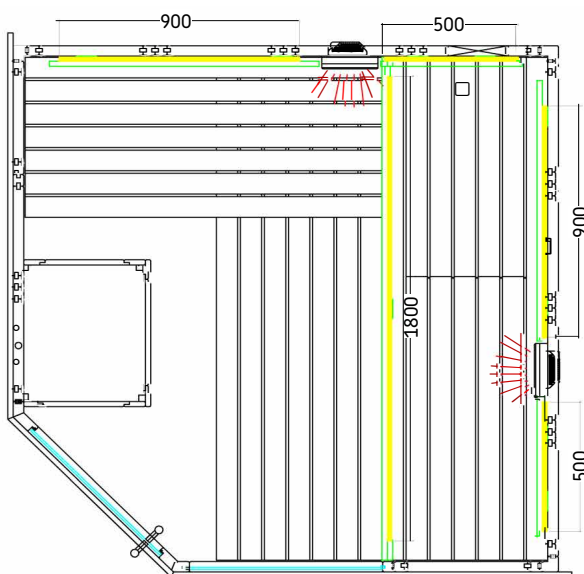

ALASKA CORNER INFRA+

Features

- Cabin made of solid spruce
- Solid roof elements with roof rim
- "Prestige" interior made of lime wood
- 3 x 620 mm benches
- Adjustable head piece
- 2 headrests
- Ventilation slit
- Backrests
- Intermediate bench panel
- Heater protection grille (W 530 x D 455 x H 750 mm)
- Floor grid
- Lamp with protection without bulb
- Door made of single pane safety glass

Details

Art.-Nr.	1-030-267 ALASKA-C-IR
Dimensions [mm]	2060 x 2080 x 2040
Construction	Solide
Wall thickness [mm]	40
Type of wood outside	Spruce
Type of wood ininside	Spruce
Type of wood interior	Lime
Interior fittings	Prestige
Benches number (top / above)	2 / 1
Adjustable headboard on a bench	Yes
Door dimensions [mm]	1915 x 68 x 8
Door hinge left and right	Yes
Glass elements dimensions [mm]	1945 x 755 x 8
Infrared full spectrum heater [W]	2 x 350
Headrests number	2
Heater safety guard [mm]	570 x 475 x 75
Floor grid [mm]	700 x 530 x 40
Silicone cables for Saunaheater 5x2,5mm ²	3 m
Silicone cables for Saunalight 3x1,5mm ²	3 m
Persons	2-4
Volume [m ³]	8,7
recommended Heater power electro [kW]	7,5 - 9
Mirror structure	Yes

Accessoires

LED-Set
LED-AL-C-IR

datasheet

ALASKA CORNER INFRA+

Floor plan

assembly left

assembly right

Installation plan accessories

Details

Art.-Nr.	1-030-267 ALASKA-C-IR
Abmessungen [mm]	2060 x 2080 x 2040
Bauweise	massiv
Wandstärke [mm]	40
Holzart außen	Fichte
Holzart innen	Fichte
Holzart Inneneinrichtung	Linde
Inneneinrichtung	Prestige
Bänke Anzahl (oben / unten)	2 / 1
Verstellbares Kopfteil bei einer Bank	Ja
Türe Abmessungen [mm]	1915 x 68 x 8
Türanschlag links und rechts	Ja
Glaselemente Abmessungen [mm]	1945 x 755 x 8
Infrarot-Vollspektrumstrahler [W]	2 x 350
Kopfstützen Anzahl	2
Ofenschutzgitter [mm]	570 x 475 x 75
Bodenrost [mm]	700 x 530 x 40
Silikonkabel für Saunaofen 5x2,5mm ²	3 m
Silikonkabel für Saunalicht 3x1,5mm ²	3 m
Personen	2-4
Volumen [m ³]	8,7
empf. Ofenleistung elektro [kW]	7,5 - 9
Spiegelverkehrter Aufbau	Ja