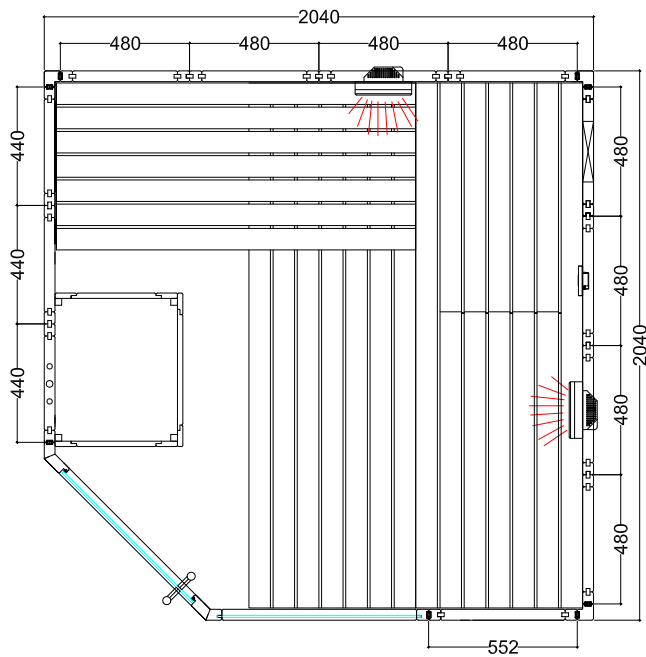

ALASKA CORNER INFRA+

Features

- Cabin made of solid spruce
- Solid roof elements with roof rim
- "Prestige" interior made of lime wood
- 3 x 620 mm benches
- Adjustable head piece
- 2 headrests
- Ventilation slit
- Backrests
- Intermediate bench panel
- Heater protection grille (W 530 x D 455 x H 750 mm)
- Floor grid
- Lamp with protection without bulb
- Door made of single pane safety glass

Details

Art.-Nr.	1-030-267 ALASKA-C-IR
Dimensions [mm]	2060 x 2080 x 2040
Construction	Solide
Wall thickness [mm]	40
Type of wood outside	Spruce
Type of wood ininside	Spruce
Type of wood interior	Lime
Interior fittings	Prestige
Benches number (top / above)	2 / 1
Adjustable headboard on a bench	Yes
Door dimensions [mm]	1915 x 68 x 8
Door hinge left and right	Yes
Glass elements dimensions [mm]	1945 x 755 x 8
Infrared full spectrum heater [W]	2 x 350
Headrests number	2
Heater safety guard [mm]	570 x 475 x 75
Floor grid [mm]	700 x 530 x 40
Silicone cables for Saunaheater 5x2,5mm ²	3 m
Silicone cables for Saunalight 3x1,5mm ²	3 m
Persons	2-4
Volume [m ³]	8,7
recommended Heater power electro [kW]	7,5 - 9
Mirror structure	Yes

Accessoires

LED-Set
LED-AL-C-IR

datasheet

ALASKA CORNER INFRA+

Floor plan

assembly left

assembly right

Installation plan accessories

Details

Art.-Nr.	1-030-267 ALASKA-C-IR
Abmessungen [mm]	2060 x 2080 x 2040
Bauweise	massiv
Wandstärke [mm]	40
Holzart außen	Fichte
Holzart innen	Fichte
Holzart Inneneinrichtung	Linde
Inneneinrichtung	Prestige
Bänke Anzahl (oben / unten)	2 / 1
Verstellbares Kopfteil bei einer Bank	Ja
Türe Abmessungen [mm]	1915 x 68 x 8
Türanschlag links und rechts	Ja
Glaselemente Abmessungen [mm]	1945 x 755 x 8
Infrarot-Vollspektrumstrahler [W]	2 x 350
Kopfstützen Anzahl	2
Ofenschutzgitter [mm]	570 x 475 x 75
Bodenrost [mm]	700 x 530 x 40
Silikonkabel für Saunaofen 5x2,5mm ²	3 m
Silikonkabel für Saunalicht 3x1,5mm ²	3 m
Personen	2-4
Volumen [m ³]	8,7
empf. Ofenleistung elektro [kW]	7,5 - 9
Spiegelverkehrter Aufbau	Ja